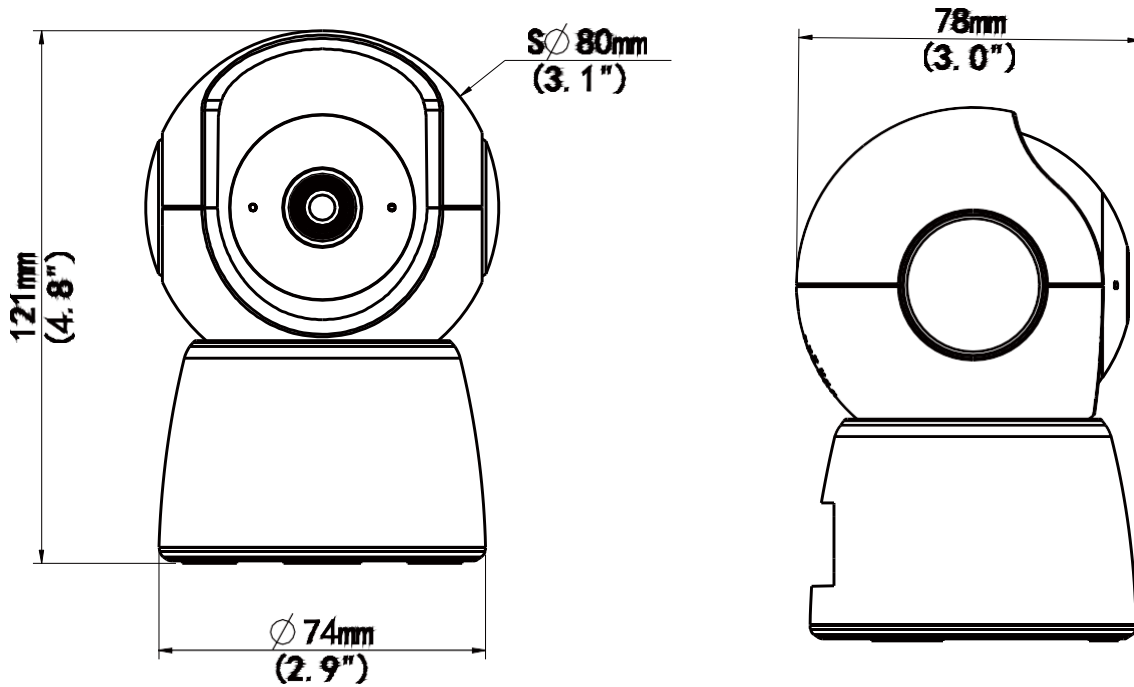

Smart PT Camera

Uho-S2E

Overview

Uho-S2E is a 2MP indoor PT camera with real-time two-way audio, HD night vision, motion detection, auto tracking, audio detection, human body detection, and other functions. The pan&tilt design allows the camera to flexibly rotate horizontally and vertically, realizing 360° pan range. Used with Uniarch APP and EZCloud, you can check the real-time indoor situation anytime and anywhere.

Features

- 2MP, IR night vision
- 360° endless pan range, 24-hour guard
- Two-way audio
- Multiple detection ways
- Easy and convenient to us

Specifications

Model	Uho-S2E
Image	
Image sensor	2MP, 1/3" CMOS sensor
Lens	4.0mm@F2.0
FOV	H (horizontal) 86°; V (vertical) 46°; D (diagonal) 104°
Min. illumination	0.01Lux
Illumination range	IR 10m
Audio	
Input/output	Two-way audio (built-in Mic and speaker)
Pickup range	7m
Audio compression	G711A, G711U
Video	
Video compression	H.264,H.265
Stream	Main/sub streams
Frame rate	25fps
Network	
Interface	RJ45*1
Wi-Fi	2.4G Wi-Fi (IEEE802.11b/g/n), built-in antenna
Compatible Integration	ONVIF (Profile S, Profile G, Profile T), API
Interface	
Power	Micro USB interface
SD card	Micro SD card slot
Reset button	Supported
Storage	
SD card storage	Up to 256 GB
Detection function	
Motion detection	Supported
Auto tracking	Supported
Audio detection	Supported
Human body detection	Supported
General	
Power	DC 5V/1A
Mount method	Pendant/desktop mount
Dimensions (Ø x H)	φ80*121mm
Weight	About 185g(0.41lb)
Operating environment	-10°C to 55°C (14°F to 131°F); < 95% humidity(non-condensing)
Pan/tilt range	Pan 360°, tilt 105°
LED indicator	1, red/blue
Certification	CE CB FCC

Dimensions

©2022 Zhejiang Uniview Technologies Co., Ltd. All rights reserved.

*Product specifications and availability are subject to change without notice.